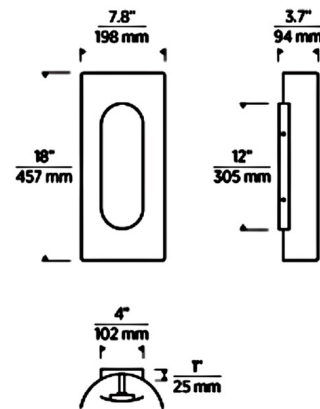

CLICK TO VIEW PRODUCT

Notes: