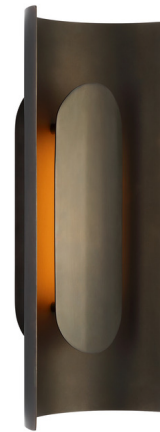

Lightology

lightology.com
866-954-4489
04-13-26

Project: _____

Company: _____

Location: _____ Fixture Type: _____

SPEC #: **TLG1342280**

Approved On: _____ Approved By: _____

Shielded Wall Light

By Visual Comfort Modern

Description

The Shielded Wall Light brings a clean, industrial look to your interior space. The sandblasted bent sheet of metal reflects light to create a warm, modest glow. This bold simplicity will blend into a variety of styles.

Specifications

COLOR	N/A
BODY FINISH	Bronze
WATTAGE	11.2W
DIMMER	Low Voltage Electronic
DIMENSIONS	7.8"W x 18"H x 3.7"D
INTEGRATED LED MODULE	1 x LED/11.2W/120-277V LED
COUNTRY OF ORIGIN	China

Technical Information

LAMP LIFE	50000 hours
COLOR RENDERING	90 CRI
LAMP COLOR	2700K
LUMENS/WATT	10.09
LUMINOUS FLUX	113 lumens

Shown in bronze

CLICK TO VIEW PRODUCT

Notes: