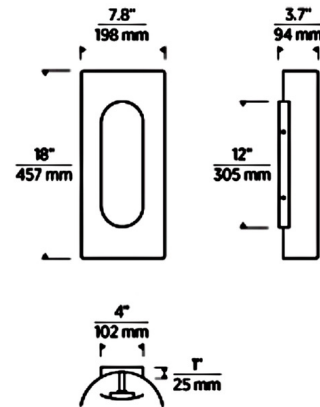

CLICK TO VIEW PRODUCT

Notes: