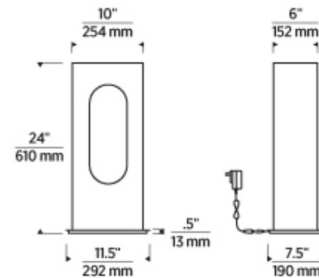

### Specifications

COLOR	N/A
BODY FINISH	Bronze
WATTAGE	13.4W
DIMMER	Included
DIMENSIONS	11.5"W x 24"H x 7.5"D
INTEGRATED LED MODULE	1 x LED/13.4W/120V LED
COUNTRY OF ORIGIN	China

### Technical Information

PRODUCT DIMENSIONS	Cord: 72"
LAMP LIFE	50000 hours
COLOR RENDERING	.90 CRI
LAMP COLOR	2700K
LUMENS/WATT	8.88
LUMINOUS FLUX	119 lumens

Shown in bronze

CLICK TO VIEW PRODUCT

Notes: