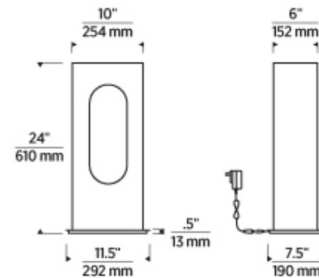

CLICK TO VIEW PRODUCT

Notes: