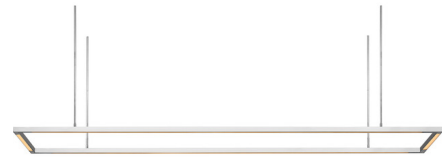

Lightology

lightology.com
866-954-4489
04-24-26

Project: _____

Company: _____

Location: _____ Fixture Type: _____

SPEC #: **TLG1342292**

Approved On: _____ Approved By: _____

Stagger 277V Halo Linear Pendant By Visual Comfort Modern

Description

Sleek and minimal yet grand in scale, the Stagger Halo Linear Pendant brings visual interest and energy into a modern space. LED lights and acrylic diffusers run along its metal rectangular frame, casting soft ambient illumination. Two light direction options are available: uplight only, or both uplight and downlight. As it creates a visual canopy, this pendant brings human scale to spaces with tall ceilings and works well over tables, kitchens, and other settings.

Shown in polished stainless steel

Specifications

COLOR	N/A
BODY FINISH	Polished Stainless Steel
WATTAGE	140W
DIMMER	0-10V
DIMENSIONS	84"L x 24"W x 1"H
INTEGRATED LED MODULE	1 x LED/140W/277V LED
COUNTRY OF ORIGIN	China