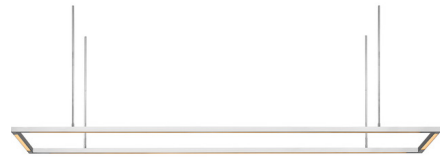

Lightology

lightology.com
866-954-4489
06-29-26

Project: _____

Company: _____

Location: _____ Fixture Type: _____

SPEC #: **TLG1342292**

Approved On: _____ Approved By: _____

Stagger 277V Halo Linear Pendant By Visual Comfort Modern

Description

Sleek and minimal yet grand in scale, the Stagger Halo Linear Pendant brings visual interest and energy into a modern space. LED lights and acrylic diffusers run along its metal rectangular frame, casting soft ambient illumination. Two light direction options are available: uplight only, or both uplight and downlight. As it creates a visual canopy, this pendant brings human scale to spaces with tall ceilings and works well over tables, kitchens, and other settings.

Shown in polished stainless steel

Specifications

COLOR N/A
BODY FINISH Polished Stainless Steel
WATTAGE 140W
DIMMER 0-10V
DIMENSIONS 84"L x 24"W x 1"H
INTEGRATED LED MODULE 1 x LED/140W/277V LED
COUNTRY OF ORIGIN China