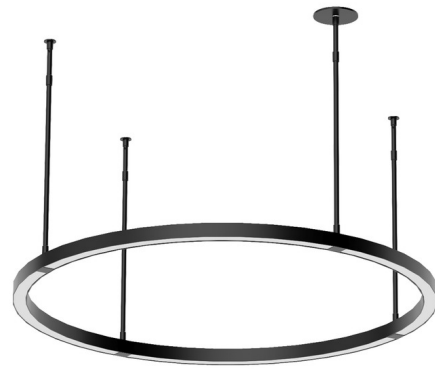

Lightology

lightology.com
866-954-4489
04-22-26

Project: _____

Company: _____

Location: _____ Fixture Type: _____

SPEC #: **TLG1342306**

Approved On: _____ Approved By: _____

Stagger Ring Chandelier

By Visual Comfort Modern

Description

The Stagger Ring Chandelier blends seamlessly into your interior space with its sleek architectural design. The striking ring shaped frame transcends the ordinary with a single light source, casting a mesmerizing glow across your room.

Shown in nightshade black

Specifications

COLOR	N/A
BODY FINISH	Nightshade Black
WATTAGE	80.3W
DIMMER	Low Voltage Electronic
DIMENSIONS	30"W x 1"H
INTEGRATED LED MODULE	1 x LED/80.3W/120-277V LED
COUNTRY OF ORIGIN	China

Technical Information

PRODUCT DIMENSIONS	Downrods: Eight 6" and Sixteen 12" Included
LAMP LIFE	50000 hours
COLOR RENDERING	90 CRI
LAMP COLOR	2700K
LUMENS/WATT	71.83
LUMINOUS FLUX	5768 lumens

CLICK TO VIEW PRODUCT