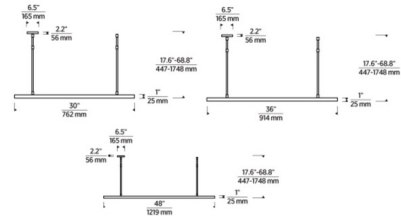

Shown in nightshade black

Specifications

COLOR	N/A
BODY FINISH	Nightshade Black
WATTAGE	80.3W
DIMMER	Low Voltage Electronic
DIMENSIONS	30"W x 1"H
INTEGRATED LED MODULE	1 x LED/80.3W/120-277V LED
COUNTRY OF ORIGIN	China

Technical Information

PRODUCT DIMENSIONS	Downrods: Eight 6" and Sixteen 12" Included
LAMP LIFE	50000 hours
COLOR RENDERING	90 CRI
LAMP COLOR	2700K
LUMENS/WATT	71.83
LUMINOUS FLUX	5768 lumens

CLICK TO VIEW PRODUCT