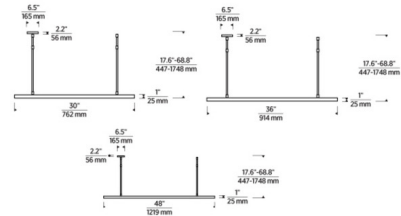

### Specifications

COLOR	N/A
BODY FINISH	Nightshade Black
WATTAGE	80.3W
DIMMER	Low Voltage Electronic
DIMENSIONS	30"W x 1"H
INTEGRATED LED MODULE	1 x LED/80.3W/120-277V LED
COUNTRY OF ORIGIN	China

### Technical Information

PRODUCT DIMENSIONS	Downrods: Eight 6" and Sixteen 12" Included
LAMP LIFE	50000 hours
COLOR RENDERING	90 CRI
LAMP COLOR	2700K
LUMENS/WATT	71.83
LUMINOUS FLUX	5768 lumens

CLICK TO VIEW PRODUCT