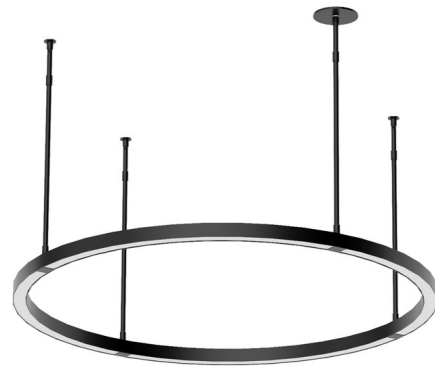

## Stagger Ring Chandelier

By Visual Comfort Modern

### Description

The Stagger Ring Chandelier blends seamlessly into your interior space with its sleek architectural design. The striking ring shaped frame transcends the ordinary with a single light source, casting a mesmerizing glow across your room.

### Specifications

COLOR	N/A
BODY FINISH	Nightshade Black
WATTAGE	80.3W
DIMMER	Low Voltage Electronic
DIMENSIONS	30"W x 1"H
INTEGRATED LED MODULE	1 x LED/80.3W/120-277V LED
COUNTRY OF ORIGIN	China

### Technical Information

PRODUCT DIMENSIONS	Downrods: Eight 6" and Sixteen 12" Included
LAMP LIFE	50000 hours
COLOR RENDERING	90 CRI
LAMP COLOR	2700K
LUMENS/WATT	71.83
LUMINOUS FLUX	5768 lumens

CLICK TO VIEW PRODUCT