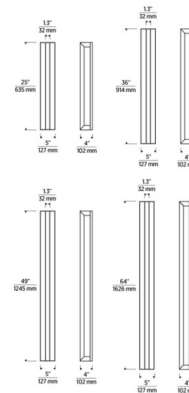

### Specifications

COLOR . . . . . N/A  
 BODY FINISH . . . . . Outdoor Black  
 WATTAGE . . . . . 8.6W  
 DIMMER . . . . . Low Voltage Electronic  
 DIMENSIONS . . . . . 5"W x 25"H x 4"D  
 INTEGRATED LED MODULE . . . . . 1 x LED/8.6W/120V LED  
 COUNTRY OF ORIGIN . . . . . China

### Technical Information

LAMP LIFE . . . . . 60000 hours  
 COLOR RENDERING . . . . . 90 CRI  
 LAMP COLOR . . . . . 2700K  
 LUMENS/WATT . . . . . 116.51  
 LUMINOUS FLUX . . . . . 1002 lumens

Shown in outdoor black