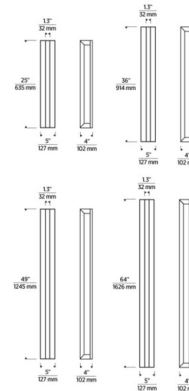

Description

The Stagger Outdoor Wall Light blends seamlessly into your exterior space. The slender body conceals the light source, providing indirect bold lighting across your area.

Specifications

COLOR N/A
 BODY FINISH Outdoor Black
 WATTAGE 8.6W
 DIMMER Low Voltage Electronic
 DIMENSIONS 5"W x 25"H x 4"D
 INTEGRATED LED MODULE 1 x LED/8.6W/120V LED
 COUNTRY OF ORIGIN China

Technical Information

LAMP LIFE 60000 hours
 COLOR RENDERING 90 CRI
 LAMP COLOR 2700K
 LUMENS/WATT 116.51
 LUMINOUS FLUX 1002 lumens

Shown in outdoor black

CLICK TO VIEW PRODUCT

Notes: