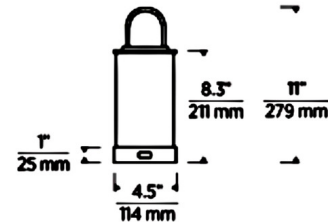

CLICK TO VIEW PRODUCT

Notes: