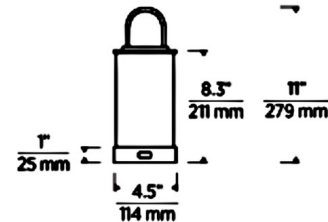

Shown in hand rubbed antique brass / alabaster

Specifications

COLOR	Alabaster
BODY FINISH	Hand Rubbed Antique Brass
WATTAGE	2.2W
DIMMER	Included
DIMENSIONS	4.5"W x 11"H
INTEGRATED LED MODULE	1 x LED/2.2W/120V LED
COUNTRY OF ORIGIN	China