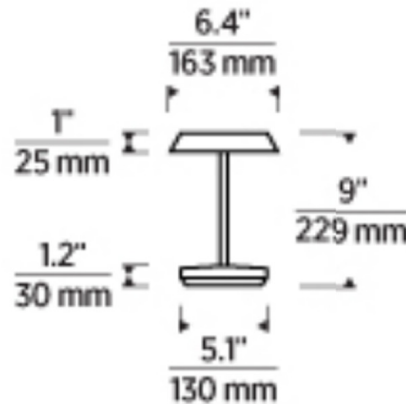

Shown in black

CLICK TO VIEW PRODUCT

Notes: