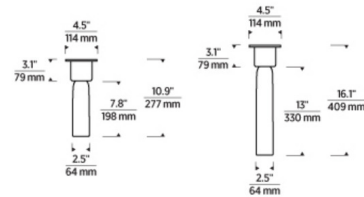

Shown in hand rubbed antique brass / etched glass

Specifications

COLOR Etched Glass
BODY FINISH Hand Rubbed Antique Brass
WATTAGE 11.3W
DIMMER Low Voltage Electronic
DIMENSIONS 4.5"W x 10.9"H
INTEGRATED LED MODULE 1 x LED/11.3W/120-277V LED
COUNTRY OF ORIGIN China