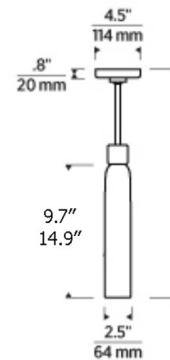

Specifications

COLOR	Etched Glass
BODY FINISH	Bronze
WATTAGE	11.3W
DIMMER	Low Voltage Electronic
DIMENSIONS	2.5"W x 9.7"H
INTEGRATED LED MODULE	1 x LED/11.3W/120-277V LED
COUNTRY OF ORIGIN	China

Technical Information

PRODUCT DIMENSIONS	Downrods: Two 6" and Four 12" Included
LAMP LIFE	50000 hours
COLOR RENDERING	90 CRI
LAMP COLOR	2700K
LUMENS/WATT	18.76
LUMINOUS FLUX	212 lumens

Shown in bronze / etched glass

CLICK TO VIEW PRODUCT