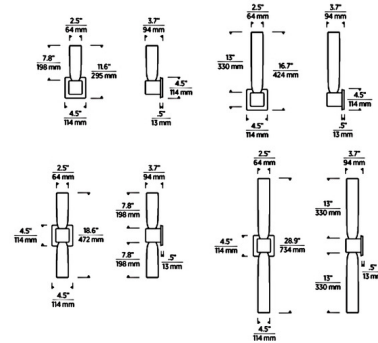

### Specifications

COLOR . . . . . Etched Glass  
 BODY FINISH . . . . . Hand Rubbed Antique Brass  
 WATTAGE . . . . . 11.3W  
 DIMMER . . . . . Low Voltage Electronic  
 DIMENSIONS . . . . . 4.5"W x 11.6"H x 3.7"D  
 INTEGRATED LED MODULE . . . . . 1 x LED/11.3W/120-277V LED  
 COUNTRY OF ORIGIN . . . . . China

### Technical Information

LAMP LIFE . . . . . 50000 hours  
 COLOR RENDERING . . . . . 90 CRI  
 LAMP COLOR . . . . . 2700K  
 LUMENS/WATT . . . . . 18.76  
 LUMINOUS FLUX . . . . . 212 lumens

Shown in hand rubbed antique brass / etched glass