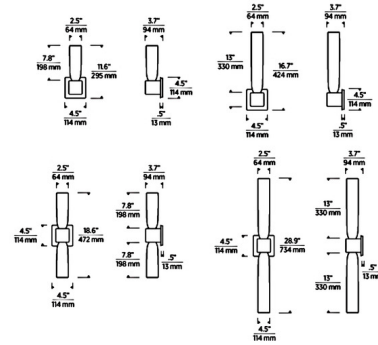

Description

The Volver Wall Sconce brings a clean simplicity to your interior space. The cylindrical, artisanal fluted forms are dimpled on the end and casts warm shadows of light across your room.

Specifications

COLOR Etched Glass
 BODY FINISH Hand Rubbed Antique Brass
 WATTAGE 11.3W
 DIMMER Low Voltage Electronic
 DIMENSIONS 4.5"W x 11.6"H x 3.7"D
 INTEGRATED LED MODULE 1 x LED/11.3W/120-277V LED
 COUNTRY OF ORIGIN China

Technical Information

LAMP LIFE 50000 hours
 COLOR RENDERING 90 CRI
 LAMP COLOR 2700K
 LUMENS/WATT 18.76
 LUMINOUS FLUX 212 lumens

Shown in hand rubbed antique brass / etched glass

CLICK TO VIEW PRODUCT

Notes: