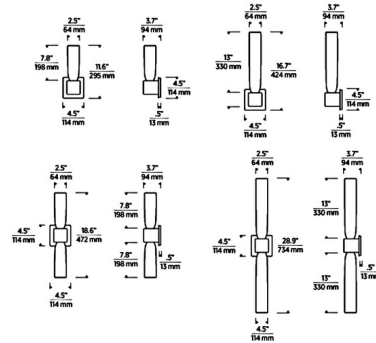

Description

The Volver Wall Sconce brings a clean simplicity to your interior space. The cylindrical, artisanal fluted forms are dimpled on the end and casts warm shadows of light across your room.

Specifications

COLOR Etched Glass
BODY FINISH Hand Rubbed Antique Brass
WATTAGE 11.3W
DIMMER Low Voltage Electronic
DIMENSIONS 4.5"W x 11.6"H x 3.7"D
INTEGRATED LED MODULE 1 x LED/11.3W/120-277V LED
COUNTRY OF ORIGIN China

Technical Information

LAMP LIFE 50000 hours
COLOR RENDERING 90 CRI
LAMP COLOR 2700K
LUMENS/WATT 18.76
LUMINOUS FLUX 212 lumens

Shown in hand rubbed antique brass / etched glass

CLICK TO VIEW PRODUCT

Notes: