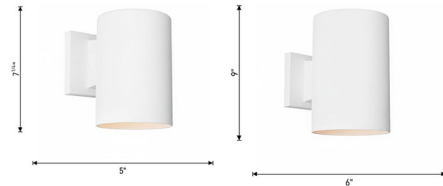

CLICK TO VIEW PRODUCT

Notes: