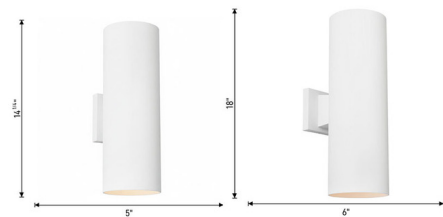

CLICK TO VIEW PRODUCT

Notes: