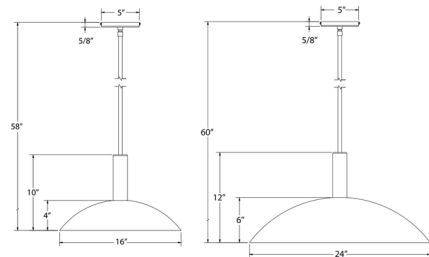

Shown in terracotta

Specifications

COLOR	N/A
BODY FINISH	Terracotta
WATTAGE	12W
DIMMER	Standard 120V
DIMENSIONS	16"W x 10"H
BULB NOT INCLUDED	2 x B10/Candelabra (E12)/6W/120V LED
COUNTRY OF ORIGIN	United States

Technical Information

PRODUCT DIMENSIONS	Down Rod: (1) 6", (2) 12", (1) 18"
--------------------	------------------------------------

CLICK TO VIEW PRODUCT

Notes: