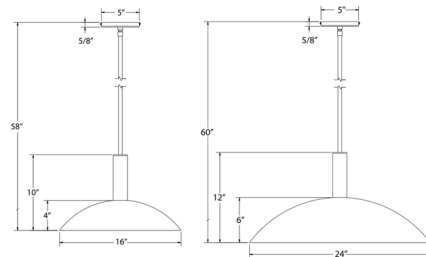

Shown in forest green

Specifications

COLOR	N/A
BODY FINISH	Forest Green
WATTAGE	17W
DIMMER	Standard 120V
DIMENSIONS	16"W x 10"H
BULB NOT INCLUDED	1 x A19/Medium (E26)/17W/120V LED
COUNTRY OF ORIGIN	United States

Technical Information

PRODUCT DIMENSIONS	Down Rod: (1) 6", (2) 12", (1) 18"
--------------------	------------------------------------

CLICK TO VIEW PRODUCT

Notes: