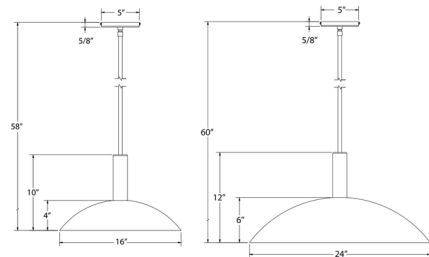

Shown in forest green

Specifications

COLOR	N/A
BODY FINISH	Forest Green
WATTAGE	17W
DIMMER	Standard 120V
DIMENSIONS	16"W x 10"H
BULB NOT INCLUDED	1 x A19/Medium (E26)/17W/120V LED
COUNTRY OF ORIGIN	United States

Technical Information

PRODUCT DIMENSIONS	Down Rod: (1) 6", (2) 12", (1) 18"
--------------------	------------------------------------

CLICK TO VIEW PRODUCT

Notes: