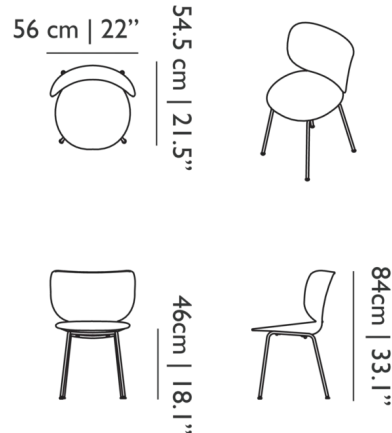

Shown in black / concrete grey

Specifications

COLOR	Concrete Grey
BODY FINISH	Black
WATTAGE	N/A
DIMMER	N/A
DIMENSIONS	21.5"W x 33.1"H x 22"D
BULB	N/A

Technical Information

PRODUCT DIMENSIONS	Seat Height: 18.1"

CLICK TO VIEW PRODUCT

Notes: