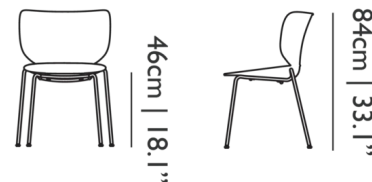

Specifications

COLOR . . . . . Black
BODY FINISH . . . . . Black
WATTAGE . . . . . N/A
DIMMER . . . . . N/A
DIMENSIONS . . . . . 23.6"W x 33.1"H x 21.5"D
BULB . . . . . N/A