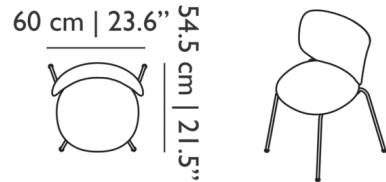

Specifications

COLOR . . . . . Black
BODY FINISH . . . . . Black
WATTAGE . . . . . N/A
DIMMER . . . . . N/A
DIMENSIONS . . . . . 23.6"W x 33.1"H x 21.5"D
BULB . . . . . N/A