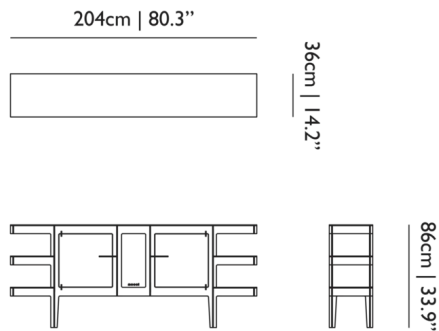

### Specifications

COLOR	N/A
BODY FINISH	Black
WATTAGE	N/A
DIMMER	N/A
DIMENSIONS	80.3"W x 33.9"H x 14.2"D
BULB	N/A

Notes:

Shown in black

CLICK TO VIEW PRODUCT