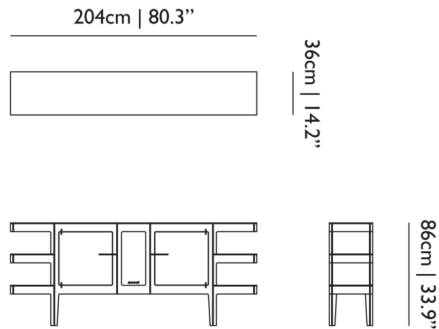

Specifications

COLOR	N/A
BODY FINISH	Black
WATTAGE	N/A
DIMMER	N/A
DIMENSIONS	80.3"W x 33.9"H x 14.2"D
BULB	N/A

Notes:

Shown in black

CLICK TO VIEW PRODUCT