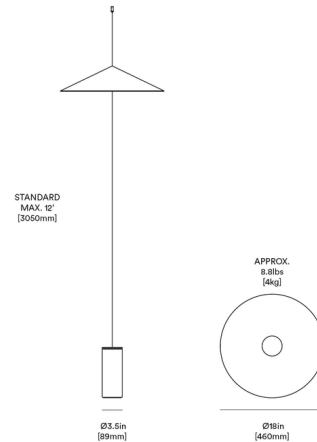

### Description

Inverting the idea of a pendant, the Wisp Suspension Floor Lamp reflects light instead of projecting it. A single cord runs from floor base to ceiling, suspending an elegant shape in mid-air. Light is cast upward from the floor base into the wide cone shade, which directs light back down and out. Touching the shade allows you to tune brightness while sliding the shade up or down changes the width of the pool of light. Note: For sloped ceilings, choose Slanted Ceiling for adjustable ceiling attachment.

### Specifications

COLOR	Matte White
BODY FINISH	Matte Black
WATTAGE	6.5W
DIMMER	Included
DIMENSIONS	18"W x 5"H
BULB INCLUDED	1 x MR16/GU10/6.5W/120V LED
COUNTRY OF ORIGIN	Canada

### Technical Information

PRODUCT DIMENSIONS	Adjustable Cable Length: 120"
LAMP LIFE	25000 hours
COLOR RENDERING	90 CRI
LAMP COLOR	2700K
LUMENS/WATT	87.69
LUMINOUS FLUX	570 lumens

Shown in matte black / matte white