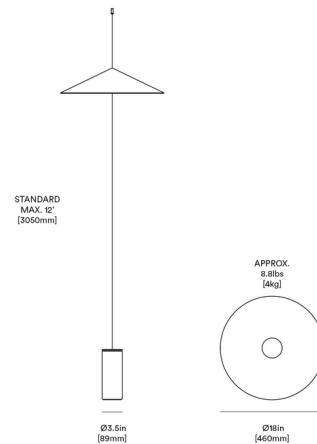

CLICK TO VIEW PRODUCT

Notes: