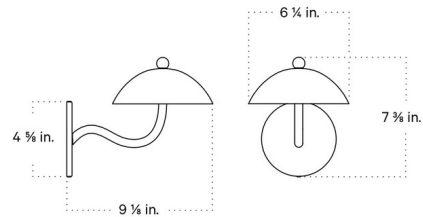

By In Common With

Description

The Dune Ripple Wall Sconce draws inspiration from sand formations that migrate with the wind and are shaped into undulating curves. The sconce's dome shade is supported by a gently curved neck for a playful and inviting expression. It is fitted with an integrated warm dim LED, which warms in color from 3000K to 1800K as the brightness decreases to mimic the look of natural candlelight. Dune Ripple's charm is matched by its versatility, as it is suitable for both indoor and outdoor use. TRIAC or 0-10V dimmable. Note: Includes driver to be installed within junction box (minimum depth of 1.5 inches required).

Shown in black

Specifications

COLOR	N/A
BODY FINISH	Black
WATTAGE	9.5W
DIMMER	Standard 120V
DIMENSIONS	6.25"W x 7.375"H x 9.125"D
INTEGRATED LED MODULE	1 x LED/9.5W/120-277V LED

Technical Information

LAMP LIFE	50000 hours
COLOR RENDERING	90 CRI
LAMP COLOR	3000K Warm Dim
LUMENS/WATT	68.42
LUMINOUS FLUX	650 lumens