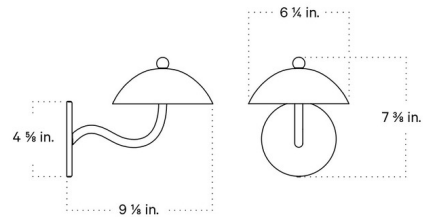

Specifications

COLOR	N/A
BODY FINISH	Earth
WATTAGE	9.5W
DIMMER	Standard 120V
DIMENSIONS	6.25"W x 7.375"H x 9.125"D
INTEGRATED LED MODULE	1 x LED/9.5W/120-277V LED

Technical Information

LAMP LIFE	50000 hours
COLOR RENDERING	90 CRI
LAMP COLOR	3000K Warm Dim
LUMENS/WATT	68.42
LUMINOUS FLUX	650 lumens

CLICK TO VIEW PRODUCT

Notes: