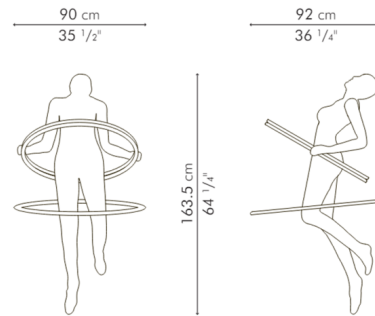

Lightology

lightology.com
866-954-4489
04-25-26

Project: _____

Company: _____

Location: _____ Fixture Type: _____

SPEC #: **HIV1342485**

Approved On: _____ Approved By: _____

Limbo Hoop Pendant

Shown in copper

Specifications

COLOR	N/A
BODY FINISH	Copper
WATTAGE	216W
DIMMER	Not Dimmable
DIMENSIONS	35.5"W x 64.25"H x 36.25"D
INTEGRATED LED MODULE	1 x LED/216W/120V LED
COUNTRY OF ORIGIN	Philippines