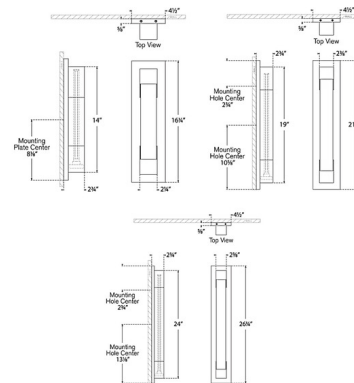

Shown in antique burnished brass / alabaster

Specifications

COLOR Alabaster
 BODY FINISH Antique Burnished Brass
 WATTAGE 18W
 DIMMER Standard 120V
 DIMENSIONS 4.5"W x 26.25"H x 2.75"D
 INTEGRATED LED MODULE 1 x LED/18W/120V LED