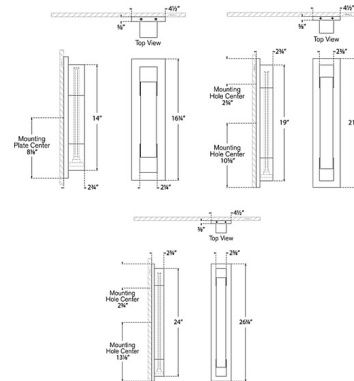

### Specifications

COLOR . . . . . Alabaster  
 BODY FINISH . . . . . Antique Burnished Brass  
 WATTAGE . . . . . 18W  
 DIMMER . . . . . Standard 120V  
 DIMENSIONS . . . . . 4.5"W x 26.25"H x 2.75"D  
 INTEGRATED LED MODULE . . . . . 1 x LED/18W/120V LED