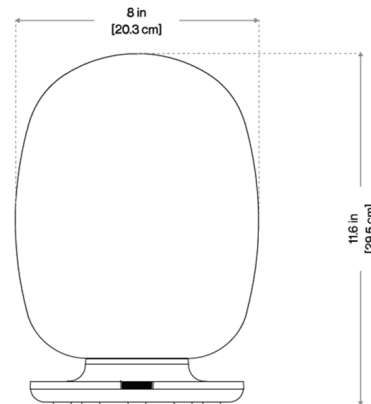

### Specifications

COLOR . . . . . White  
BODY FINISH . . . . . Matte Black  
WATTAGE . . . . . 22W  
DIMMER . . . . . Included  
DIMENSIONS . . . . . 8"W x 11.6"H  
INTEGRATED LED MODULE . . . . . 1 x LED/22W/120V LED

### Technical Information

BEAM ANGLE . . . . . 50000°  
COLOR RENDERING . . . . . 53 CRI  
LAMP COLOR . . . . . RGB+White  
LUMENS/WATT . . . . . 68.18  
LUMINOUS FLUX . . . . . 1500 lumens

Shown in matte black / white