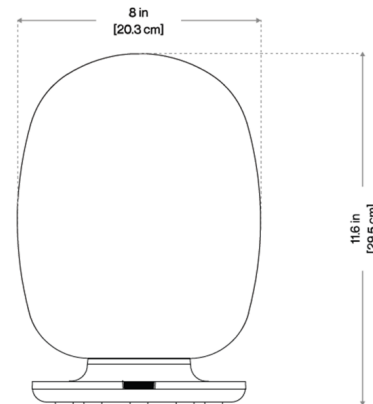

CLICK TO VIEW PRODUCT

Notes: