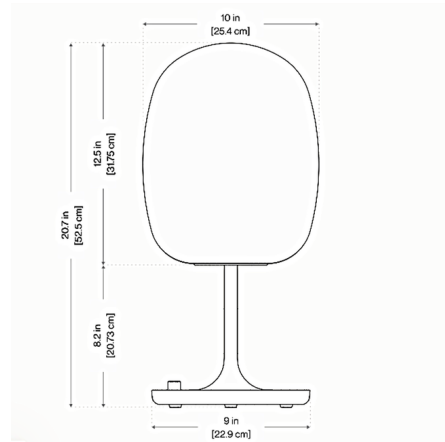

CLICK TO VIEW PRODUCT

Notes: