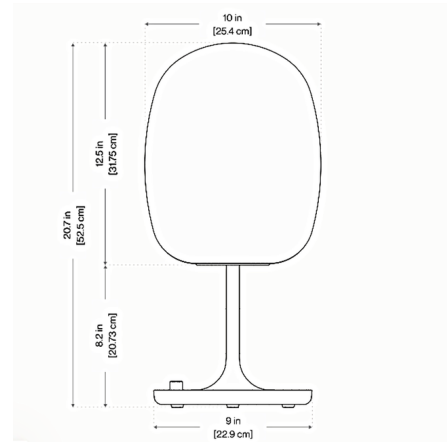

CLICK TO VIEW PRODUCT

Notes: