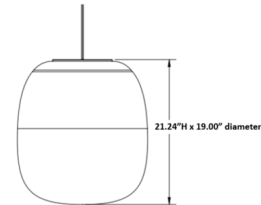

Shown in matte black / white

Specifications

COLOR	White
BODY FINISH	Matte Black
WATTAGE	100W
DIMMER	Included
DIMENSIONS	19\"/>
INTEGRATED LED MODULE	1 x LED/100W/120-277V LED

Technical Information

PRODUCT DIMENSIONS	Adjustable Cable Length: 120\"/>
LAMP COLOR	RGB+White
LUMENS/WATT	76.00
LUMINOUS FLUX	7600 lumens