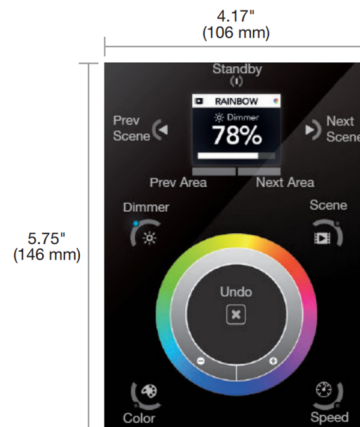

Lightology

lightology.com
866-954-4489
05-25-26

Project: _____
 Company: _____
 Location: _____ Fixture Type: _____
 SPEC #: **EDG1342521**
 Approved On: _____ Approved By: _____

CTP Touch Screen Controller for RGBTW/Tunable White/RGB/RGBW

By PureEdge Lighting

Description

Full touch controller offers fast and accurate color tone adjustment and independent brightness control. The 10 zone controller can adjust RGBTW (RGB+Tunable White), Tunable White, RGB and RGBW (RGB+White) LEDs smoothly and accurately. Independent smooth dimming of each channel enables the controller to achieve millions of colors. For indoor applications only, and includes a 9VDC 0.65A power adapter to operate the controller. Computer and Mobile Device Requirements (iPhone/iPad/Android): The controller may be used with any of the following apps: DMX Lightpad 3, Easy Remote and Arcolis may be downloaded from App Store or Google Play.

Shown in white

Specifications

COLOR	N/A
BODY FINISH	White
WATTAGE	N/A
DIMMER	N/A
DIMENSIONS	4.17"W x 5.75"H x 0.4"D
BULB	N/A

CLICK TO VIEW PRODUCT

Notes: