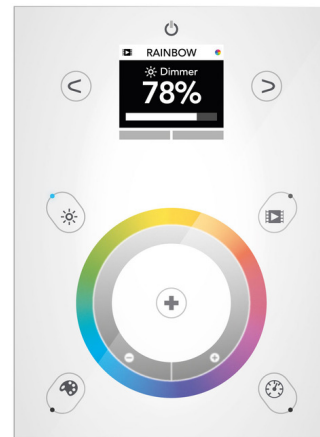

Lightology

lightology.com
866-954-4489
05-25-26

Project: _____
 Company: _____
 Location: _____ Fixture Type: _____
 SPEC #: **EDG1342521**
 Approved On: _____ Approved By: _____

CTP Touch Screen Controller for RGBTW/Tunable White/RGB/RGBW

By PureEdge Lighting

Description

Full touch controller offers fast and accurate color tone adjustment and independent brightness control. The 10 zone controller can adjust RGBTW (RGB+Tunable White), Tunable White, RGB and RGBW (RGB+White) LEDs smoothly and accurately. Independent smooth dimming of each channel enables the controller to achieve millions of colors. For indoor applications only, and includes a 9VDC 0.65A power adapter to operate the controller. Computer and Mobile Device Requirements (iPhone/iPad/Android): The controller may be used with any of the following apps: DMX Lightpad 3, Easy Remote and Arcolis may be downloaded from App Store or Google Play.

Shown in white

Specifications

COLOR	N/A
BODY FINISH	White
WATTAGE	N/A
DIMMER	N/A
DIMENSIONS	4.17"W x 5.75"H x 0.4"D
BULB	N/A

CLICK TO VIEW PRODUCT

Notes: