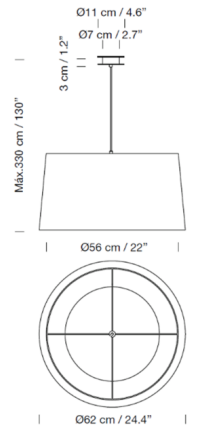

Shown in satin nickel / black ribbon

Specifications

COLOR	Black Ribbon
BODY FINISH	Satin Nickel
WATTAGE	12W
DIMMER	Standard 120V
DIMENSIONS	24.4"W x 12.6"H
BULB NOT INCLUDED	1 x A19/Medium (E26)/12W/120V LED