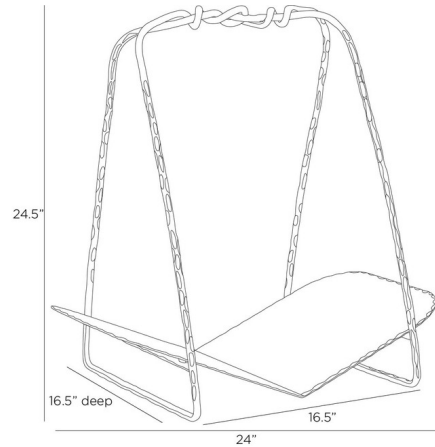

Shown in blackened iron / anchor grey

Specifications

COLOR	Anchor Grey
BODY FINISH	Blackened Iron
WATTAGE	N/A
DIMMER	N/A
DIMENSIONS	24"W x 24.5"H x 16.5"D
BULB	N/A
COUNTRY OF ORIGIN	India

CLICK TO VIEW PRODUCT

Notes: