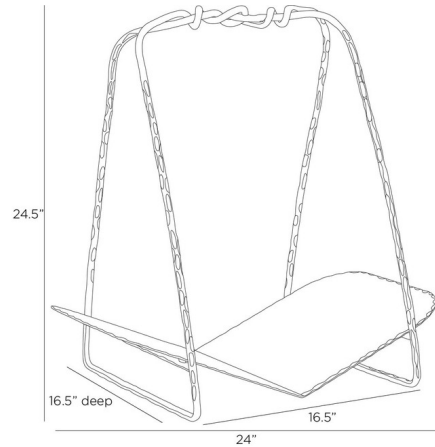

### Specifications

COLOR	Anchor Grey
BODY FINISH	Blackened Iron
WATTAGE	N/A
DIMMER	N/A
DIMENSIONS	24"W x 24.5"H x 16.5"D
BULB	N/A
COUNTRY OF ORIGIN	India

CLICK TO VIEW PRODUCT

Notes: