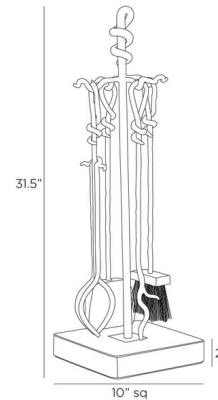

Lightology

lightology.com
866-954-4489
07-11-26

Project: _____

Company: _____

Location: _____ Fixture Type: _____

SPEC #: **AHM1342531**

Approved On: _____ Approved By: _____

Denison Fireplace Toolset

By Arteriors Home

Description

The Denison Fireplace Toolset is inspired by medieval ironwork. This blackened, hammered iron toolset offers a playful and literal twist on a timeless hearth essential. The angular handles of the poker, shovel, and tongs entwine together in a form reminiscent of the twisted roots of a tree. A matching iron base complements the set.

Shown in blackened iron

Specifications

COLOR	N/A
BODY FINISH	Blackened Iron
WATTAGE	N/A
DIMMER	N/A
DIMENSIONS	10"W x 31.5"H x 10"D
BULB	N/A
COUNTRY OF ORIGIN	India

CLICK TO VIEW PRODUCT

Notes: