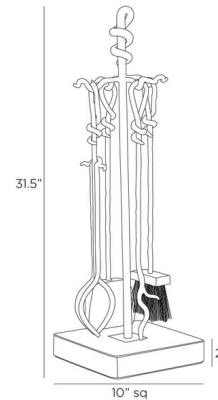

Lightology

lightology.com
866-954-4489
04-28-26

Project: _____

Company: _____

Location: _____ Fixture Type: _____

SPEC #: **AHM1342531**

Approved On: _____ Approved By: _____

Denison Fireplace Toolset

By Arteriors Home

Description

The Denison Fireplace Toolset is inspired by medieval ironwork. This blackened, hammered iron toolset offers a playful and literal twist on a timeless hearth essential. The angular handles of the poker, shovel, and tongs entwine together in a form reminiscent of the twisted roots of a tree. A matching iron base complements the set.

Shown in blackened iron

Specifications

COLOR	N/A
BODY FINISH	Blackened Iron
WATTAGE	N/A
DIMMER	N/A
DIMENSIONS	10"W x 31.5"H x 10"D
BULB	N/A
COUNTRY OF ORIGIN	India

CLICK TO VIEW PRODUCT

Notes: