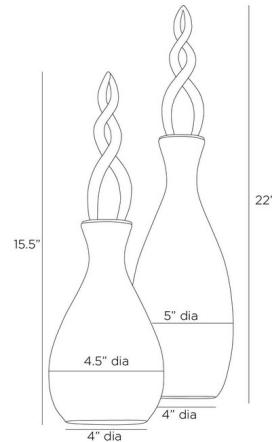

### Specifications

COLOR	Smoke Luster
BODY FINISH	Brass
WATTAGE	N/A
DIMMER	N/A
DIMENSIONS	5"W x 22"H x 4"D
BULB	N/A
COUNTRY OF ORIGIN	India

CLICK TO VIEW PRODUCT

Notes: