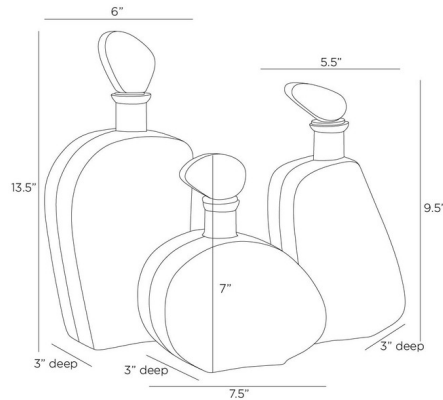

Lightology

lightology.com
866-954-4489
07-07-26

Project: _____

Company: _____

Location: _____ Fixture Type: _____

SPEC #: **AHM1342535**

Approved On: _____ Approved By: _____

Calhoun Decanters Set of 3

Shown in bronze / smoke

Specifications

COLOR	Smoke
BODY FINISH	Bronze
WATTAGE	N/A
DIMMER	N/A
DIMENSIONS	6"W x 13.5"H x 3"D
BULB	N/A
COUNTRY OF ORIGIN	India

CLICK TO VIEW PRODUCT

Notes: