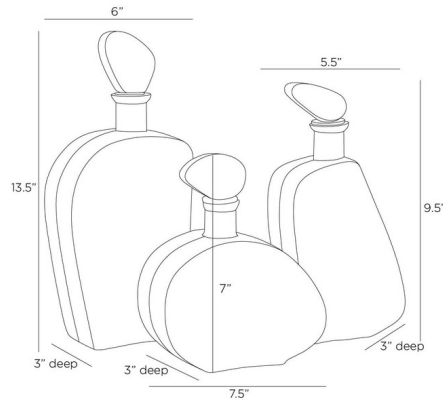

Lightology

lightology.com
866-954-4489
04-21-26

Project: _____

Company: _____

Location: _____ Fixture Type: _____

SPEC #: **AHM1342535**

Approved On: _____ Approved By: _____

Calhoun Decanters Set of 3

Shown in bronze / smoke

Specifications

COLOR	Smoke
BODY FINISH	Bronze
WATTAGE	N/A
DIMMER	N/A
DIMENSIONS	6"W x 13.5"H x 3"D
BULB	N/A
COUNTRY OF ORIGIN	India

CLICK TO VIEW PRODUCT

Notes: