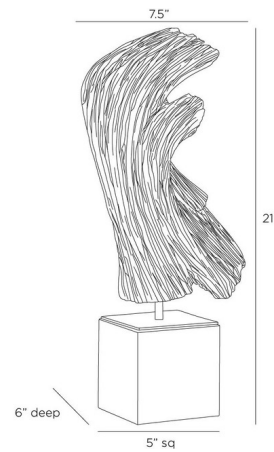

Description

The Edris Sculpture is a sinuous resin form of faux wood is cast to resemble natural driftwood. Designed with a swooping form that reflects movement, this eye-catching accent for the table is mounted on an antique brass steel plate resting upon a crystal-clear base.

Shown in crystal / black

Specifications

COLOR	Black
BODY FINISH	Crystal
WATTAGE	N/A
DIMMER	N/A
DIMENSIONS	7.5"W x 21"H x 6"D
BULB	N/A
COUNTRY OF ORIGIN	China

CLICK TO VIEW PRODUCT

Notes: