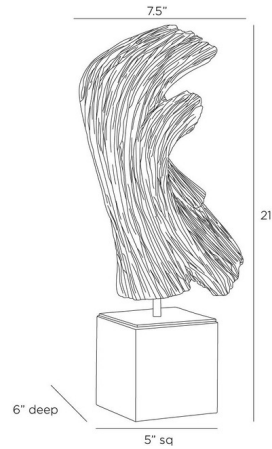

Lightology

lightology.com
866-954-4489
05-22-26

Project: _____

Company: _____

Location: _____ Fixture Type: _____

SPEC #: **AHM1342536**

Approved On: _____ Approved By: _____

Edris Sculpture By Arteriors Home

Description

The Edris Sculpture is a sinuous resin form of faux wood is cast to resemble natural driftwood. Designed with a swooping form that reflects movement, this eye-catching accent for the table is mounted on an antique brass steel plate resting upon a crystal-clear base.

Shown in crystal / black

Specifications

COLOR	Black
BODY FINISH	Crystal
WATTAGE	N/A
DIMMER	N/A
DIMENSIONS	7.5"W x 21"H x 6"D
BULB	N/A
COUNTRY OF ORIGIN	China

CLICK TO VIEW PRODUCT

Notes: