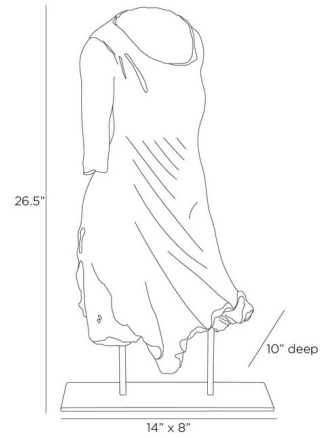

## Decilia Sculpture By Arteriors Home

### Description

The Decilia Sculpture updates the artistry of the Renaissance to the modern age. The flowing resin form recalls a classical feminine bust. We gave this architectural figure a contemporary twist in resin. Suspended securely on a thin English bronze-plated post extending from a matching rectangular steel base.

### Specifications

COLOR	Matte White
BODY FINISH	English Bronze
WATTAGE	N/A
DIMMER	N/A
DIMENSIONS	14"W x 26.5"H x 10"D
BULB	N/A
COUNTRY OF ORIGIN	China

CLICK TO VIEW PRODUCT

Notes: