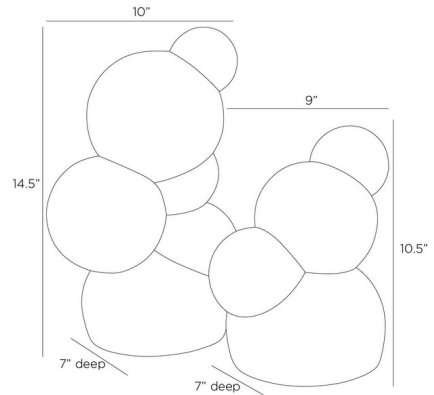

Lightology

lightology.com
866-954-4489
04-24-26

Project: _____

Company: _____

Location: _____ Fixture Type: _____

SPEC #: **AHM1342538**

Approved On: _____ Approved By: _____

Eastlake Sculpture Set of 2 By Arteriors Home

Description

The Eastlake Sculpture features polished spheres of ivory glass stone composite stacked to recall molecular structures or organic bubbles. Each sculpture is equally impactful when displayed alone or paired.

Shown in ivory / white

Specifications

COLOR	White
BODY FINISH	Ivory
WATTAGE	N/A
DIMMER	N/A
DIMENSIONS	10"W x 14.5"H x 7"D
BULB	N/A
COUNTRY OF ORIGIN	China

CLICK TO VIEW PRODUCT

Notes: