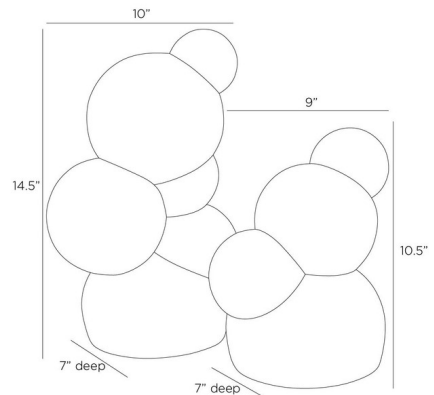

Lightology

lightology.com
866-954-4489
07-09-26

Project: _____

Company: _____

Location: _____ Fixture Type: _____

SPEC #: **AHM1342538**

Approved On: _____ Approved By: _____

Eastlake Sculpture Set of 2

By Arteriors Home

Description

The Eastlake Sculpture features polished spheres of ivory glass stone composite stacked to recall molecular structures or organic bubbles. Each sculpture is equally impactful when displayed alone or paired.

Shown in ivory / white

Specifications

COLOR	White
BODY FINISH	Ivory
WATTAGE	N/A
DIMMER	N/A
DIMENSIONS	10"W x 14.5"H x 7"D
BULB	N/A
COUNTRY OF ORIGIN	China

CLICK TO VIEW PRODUCT

Notes: