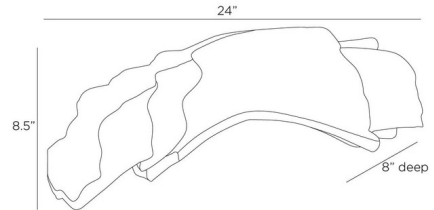

By Arteriors Home

Description

The Carnegie Sculpture is a gestural piece ricestone composite, carved to resemble a gathered bolt of fabric. The Carnegie is an elegant accent alone or displayed as a modernist centerpiece with a floral arrangement across the rippling form.

Shown in ivory / white

Specifications

COLOR	White
BODY FINISH	Ivory
WATTAGE	N/A
DIMMER	N/A
DIMENSIONS	24"W x 8.5"H x 8"D
BULB	N/A
COUNTRY OF ORIGIN	China

CLICK TO VIEW PRODUCT

Notes: