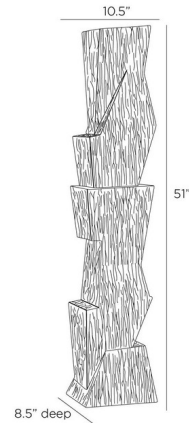

Lightology

lightology.com
866-954-4489
06-04-26

Project: _____

Company: _____

Location: _____ Fixture Type: _____

SPEC #: **AHM1342540**

Approved On: _____ Approved By: _____

Darnell Floor Sculpture

By Arteriors Home

Description

The Darnell Floor Sculpture is a totem of resin bringing a commanding accent piece for any corner of the room. Designed to draw the eye to its geometric form, a faux wood finish adds a dynamic accent to the texture on its vertical surface.

Shown in matte white / white

Specifications

COLOR	White
BODY FINISH	Matte White
WATTAGE	N/A
DIMMER	N/A
DIMENSIONS	10.5"W x 51"H x 8.5"D
BULB	N/A
COUNTRY OF ORIGIN	China

CLICK TO VIEW PRODUCT

Notes: