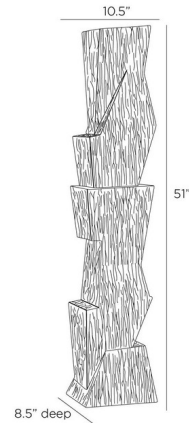

Lightology

lightology.com
866-954-4489
04-15-26

Project: _____

Company: _____

Location: _____ Fixture Type: _____

SPEC #: **AHM1342540**

Approved On: _____ Approved By: _____

Darnell Floor Sculpture

By Arteriors Home

Description

The Darnell Floor Sculpture is a totem of resin bringing a commanding accent piece for any corner of the room. Designed to draw the eye to its geometric form, a faux wood finish adds a dynamic accent to the texture on its vertical surface.

Shown in matte white / white

Specifications

COLOR	White
BODY FINISH	Matte White
WATTAGE	N/A
DIMMER	N/A
DIMENSIONS	10.5"W x 51"H x 8.5"D
BULB	N/A
COUNTRY OF ORIGIN	China

CLICK TO VIEW PRODUCT

Notes: