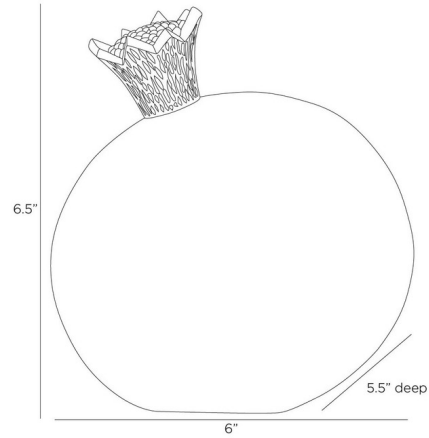

Lightology

lightology.com
866-954-4489
04-25-26

Project: _____

Company: _____

Location: _____ Fixture Type: _____

SPEC #: **AHM1342541**

Approved On: _____ Approved By: _____

Eden Sculpture By Arteriors Home

Description

The Eden Sculpture is dubbed the crown jewel of the fruit world, a marble pomegranate of the deepest carmine is ripe for display on any surface. Inspired by the classical Greek fertility symbol and topped with a vintage brass stem, our unique sculpture can sit straight or be displayed at an angle.

Shown in red

Specifications

COLOR	Red
BODY FINISH	N/A
WATTAGE	N/A
DIMMER	N/A
DIMENSIONS	6"W x 6.5"H x 5.5"D
BULB	N/A
COUNTRY OF ORIGIN	India

CLICK TO VIEW PRODUCT

Notes: