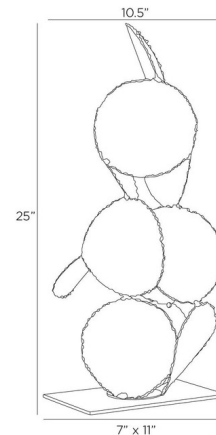

## Kensey Sculpture By Arteriors Home

### Description

The Kensey Sculpture offers freeform discs of burnt iron gather in a gravity-defying form inspired by the best of Brutalist sculpture. Conveying a feeling of constant movement, this sculpture's purity of line is enhanced by a square base of iron and white marble.

### Specifications

COLOR	N/A
BODY FINISH	N/A
WATTAGE	N/A
DIMMER	N/A
DIMENSIONS	10.5"W x 25"H x 11"D
BULB	N/A
COUNTRY OF ORIGIN	India

CLICK TO VIEW PRODUCT

Notes: