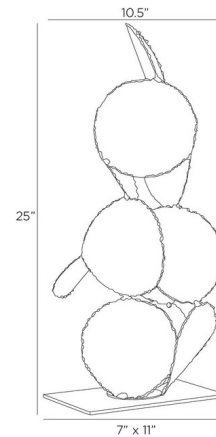

Lightology

lightology.com
866-954-4489
07-04-26

Project: _____

Company: _____

Location: _____ Fixture Type: _____

SPEC #: **AHM1342542**

Approved On: _____ Approved By: _____

Kensey Sculpture By Arteriors Home

Description

The Kensey Sculpture offers freeform discs of burnt iron gather in a gravity-defying form inspired by the best of Brutalist sculpture. Conveying a feeling of constant movement, this sculpture's purity of line is enhanced by a square base of iron and white marble.

Specifications

COLOR	N/A
BODY FINISH	N/A
WATTAGE	N/A
DIMMER	N/A
DIMENSIONS	10.5"W x 25"H x 11"D
BULB	N/A
COUNTRY OF ORIGIN	India

CLICK TO VIEW PRODUCT

Notes: