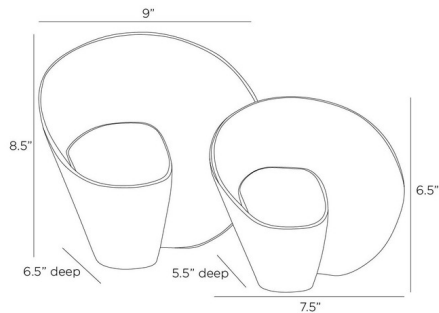

## Demarco Sculpture Set of 2 By Arteriors Home

### Description

The Demarco Sculpture Set of 2 are playful spirals of antique brass intrigue the eye. These striking sculptures have an abstract appeal, enhanced by bronze finishing along the outside of their curvaceous silhouettes.

### Specifications

COLOR	N/A
BODY FINISH	Bronze
WATTAGE	N/A
DIMMER	N/A
DIMENSIONS	9"W x 8.5"H x 6.5"D
BULB	N/A
COUNTRY OF ORIGIN	India

CLICK TO VIEW PRODUCT

Notes: