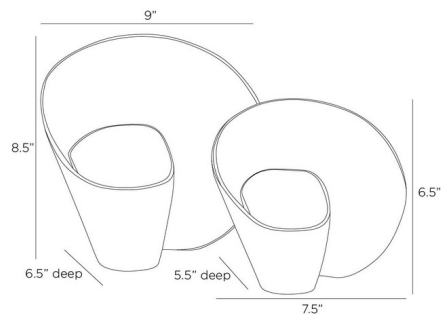

Lightology

lightology.com
866-954-4489
04-23-26

Project: _____

Company: _____

Location: _____ Fixture Type: _____

SPEC #: **AHM1342543**

Approved On: _____ Approved By: _____

Demarco Sculpture Set of 2

By Arteriors Home

Description

The Demarco Sculpture Set of 2 are playful spirals of antique brass intrigue the eye. These striking sculptures have an abstract appeal, enhanced by bronze finishing along the outside of their curvaceous silhouettes.

Shown in bronze

Specifications

COLOR	N/A
BODY FINISH	Bronze
WATTAGE	N/A
DIMMER	N/A
DIMENSIONS	9"W x 8.5"H x 6.5"D
BULB	N/A
COUNTRY OF ORIGIN	India

CLICK TO VIEW PRODUCT

Notes: