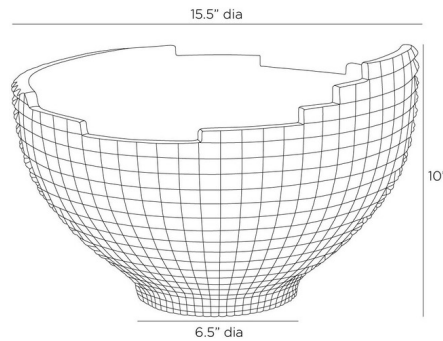

Lightology

lightology.com
866-954-4489
05-12-26

Project: _____

Company: _____

Location: _____ Fixture Type: _____

SPEC #: **AHM1342545**

Approved On: _____ Approved By: _____

Caruso Centerpiece By Arteriors Home

Description

The Caruso Centerpiece is inspired by the ancient ruins of the Roman Coliseum. This historically influenced centerpiece has a museum-like quality. Crafted of ivory ricestone composite, the sculpture has a studded, stairstep effect on its outer surface for textural interest.

Shown in ivory

Specifications

COLOR	N/A
BODY FINISH	Ivory
WATTAGE	N/A
DIMMER	N/A
DIMENSIONS	15.5\"W x 10\"H
BULB	N/A
COUNTRY OF ORIGIN	China

CLICK TO VIEW PRODUCT

Notes: