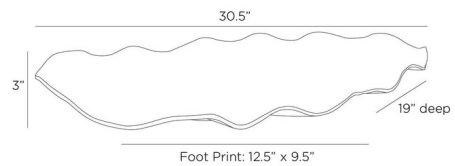

By Arteriors Home

Description

The Essex Centerpiece resembles a crushed shield. This unique cast aluminum piece features a freeform hammered texture. Oversized to add drama, the antique copper surface delivers textural appeal.

Shown in antique copper

Specifications

COLOR	N/A
BODY FINISH	Antique Copper
WATTAGE	N/A
DIMMER	N/A
DIMENSIONS	30.5"W x 3"H x 19"D
BULB	N/A
COUNTRY OF ORIGIN	India

CLICK TO VIEW PRODUCT

Notes: