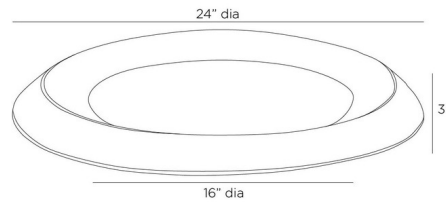

### Description

The Everett Centerpiece brings a simplicity to your space. A shield of distressed antique brass is carefully aged to appear effortlessly burnished. Has a shallow dip and floating edges to make an over scaled home for your treasures.

### Specifications

COLOR	N/A
BODY FINISH	Antique Brass
WATTAGE	N/A
DIMMER	N/A
DIMENSIONS	24"W x 3"H
BULB	N/A
COUNTRY OF ORIGIN	India

CLICK TO VIEW PRODUCT

Notes: