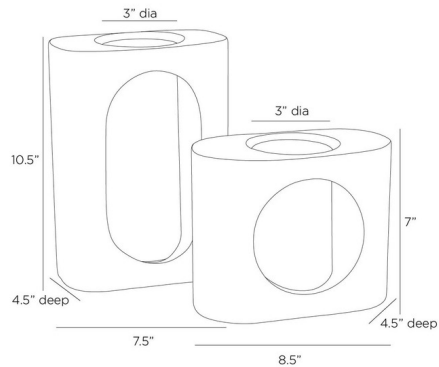

By Arteriors Home

Description

The Emilie Vases brings a clean, contemporary look to your space. Designed of ricestone composite, with elemental cutouts, have clear glass centers to display the stems and blooms of your favorite bouquet.

Specifications

COLOR	White
BODY FINISH	N/A
WATTAGE	N/A
DIMMER	N/A
DIMENSIONS	7.5"W x 10"H x 4.5"D
BULB	N/A
COUNTRY OF ORIGIN	China

Shown in white

CLICK TO VIEW PRODUCT

Notes: