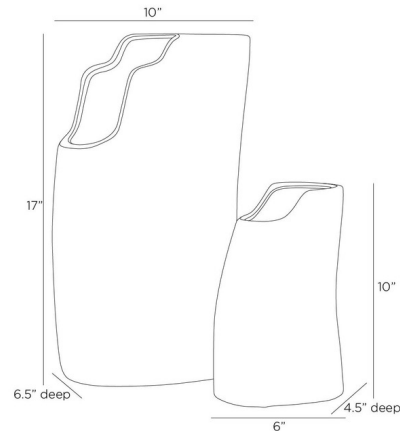

Lightology

lightology.com
866-954-4489
04-27-26

Project: _____

Company: _____

Location: _____ Fixture Type: _____

SPEC #: **AHM1342554**

Approved On: _____ Approved By: _____

Casio Vases Set of 2

By Arteriors Home

Description

The Casio Vases resembles the ocean's breaking waves or the cresting fin of a whale. The ribbed surface of these ceramic vessels possesses an organic appeal. Each vase was finished with an asymmetric opening to show off a lateral gathering of blooms. Finish will vary from piece to piece.

Shown in icy blue

Specifications

| | |
|-------------------|---------------------|
| COLOR | N/A |
| BODY FINISH | Icy Blue |
| WATTAGE | N/A |
| DIMMER | N/A |
| DIMENSIONS | 10"W x 17"H x 6.5"D |
| BULB | N/A |
| COUNTRY OF ORIGIN | China |