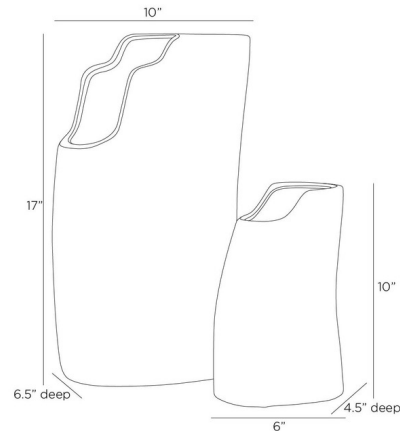

Lightology

lightology.com
866-954-4489
07-07-26

Project: _____

Company: _____

Location: _____ Fixture Type: _____

SPEC #: **AHM1342554**

Approved On: _____ Approved By: _____

Casio Vases Set of 2

By Arteriors Home

Description

The Casio Vases resembles the ocean's breaking waves or the cresting fin of a whale. The ribbed surface of these ceramic vessels possesses an organic appeal. Each vase was finished with an asymmetric opening to show off a lateral gathering of blooms. Finish will vary from piece to piece.

Shown in icy blue

Specifications

COLOR	N/A
BODY FINISH	Icy Blue
WATTAGE	N/A
DIMMER	N/A
DIMENSIONS	10"W x 17"H x 6.05"D
BULB	N/A
COUNTRY OF ORIGIN	China

CLICK TO VIEW PRODUCT

Notes: