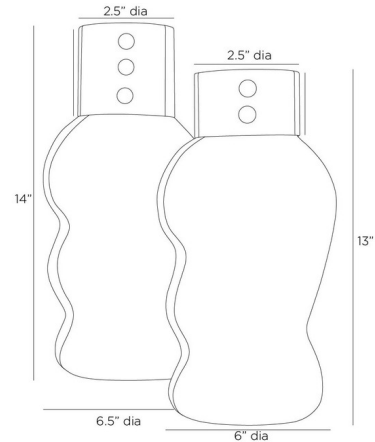

Lightology

lightology.com
866-954-4489
05-16-26

Project: _____

Company: _____

Location: _____ Fixture Type: _____

SPEC #: **AHM1342557**

Approved On: _____ Approved By: _____

Decker Vases Set of 2

By Arteriors Home

Description

The Decker Vases are inspired by fashion creating a pair of clear, seedy glass vases. The volume of a puff sleeve adds whimsy to each rounded form, while a cuff of vintage brass accents each tailored top.

Specifications

COLOR	N/A
BODY FINISH	N/A
WATTAGE	N/A
DIMMER	N/A
DIMENSIONS	6.5"W x 14"H
BULB	N/A
COUNTRY OF ORIGIN	India

CLICK TO VIEW PRODUCT

Notes: