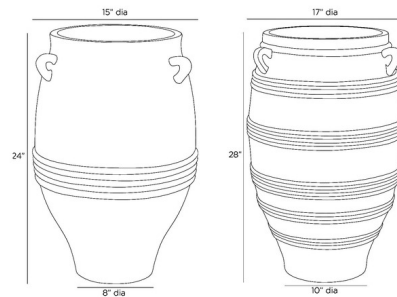

Lightology

lightology.com
866-954-4489
04-25-26

Project: _____

Company: _____

Location: _____ Fixture Type: _____

SPEC #: **AHM1342559**

Approved On: _____ Approved By: _____

Chicago Outdoor Planter

By Arteriors Home

Description

The Chicago Outdoor Planter is an antiquity-inspired urn has the time-worn feel of a found object. Crafted of matte black concrete composite in a rustic texture, its textural ridges juxtapose three small handles. Drainage hole.

Shown in matte black

Specifications

COLOR	N/A
BODY FINISH	Matte Black
WATTAGE	N/A
DIMMER	N/A
DIMENSIONS	15\"W x 24\"H x 15\"D
BULB	N/A
COUNTRY OF ORIGIN	Viet Nam

CLICK TO VIEW PRODUCT

Notes: