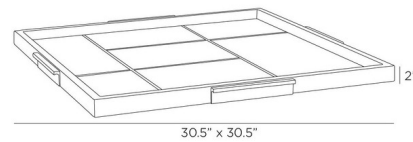

By Arteriors Home

Description

The Dillard Tray is adorned with asymmetric patchwork stitching. This oversized tray of moss-gray suede makes an impactful addition to any surface. Finished with four antique brass steel handles for easy mobility.

Shown in moss

Specifications

COLOR	Moss
BODY FINISH	N/A
WATTAGE	N/A
DIMMER	N/A
DIMENSIONS	30.5"W x 2"H x 30.5"D
BULB	N/A
COUNTRY OF ORIGIN	India

CLICK TO VIEW PRODUCT

Notes: