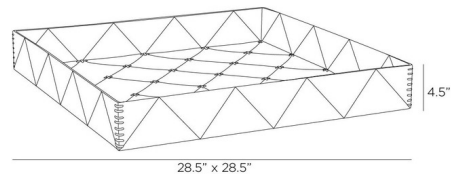

### Specifications

COLOR	Cognac
BODY FINISH	N/A
WATTAGE	N/A
DIMMER	N/A
DIMENSIONS	28.5"W x 4.5"H x 28.5"D
BULB	N/A
COUNTRY OF ORIGIN	India

CLICK TO VIEW PRODUCT

Notes: