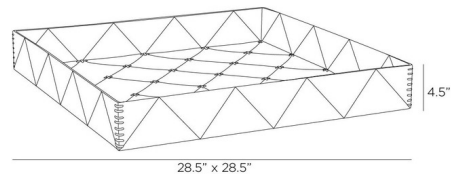

Lightology

lightology.com
866-954-4489
07-08-26

Project: _____

Company: _____

Location: _____ Fixture Type: _____

SPEC #: **AHM1342565**

Approved On: _____ Approved By: _____

Channing Tray By Arteriors Home

Description

The Channing Tray has natural stitching and patchwork that inform this supersized tray of cognac leather. Cross-hatched details emphasize the elegant craftsmanship that highlight its minimal lines.

Shown in cognac

Specifications

COLOR	Cognac
BODY FINISH	N/A
WATTAGE	N/A
DIMMER	N/A
DIMENSIONS	28.5"W x 4.5"H x 28.5"D
BULB	N/A
COUNTRY OF ORIGIN	India

CLICK TO VIEW PRODUCT

Notes: