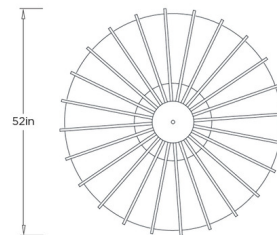

By Arteriors Home

Description

The Chambers Ceiling Semi Flush Light is inspired by the natural beauty of a jellyfish. The steel frame hugs waves of ivory faux vellum, casting warm shadows across your room. This impactful fixture blends the best of flora and fauna to add a textural glow to any surface.

Shown in english bronze / ivory

Specifications

COLOR	Ivory
BODY FINISH	English Bronze
WATTAGE	90W
DIMMER	Standard 120V
DIMENSIONS	52"W x 15"H
BULB NOT INCLUDED	10 x B10/Candelabra (E12)/9W/120V LED
COUNTRY OF ORIGIN	China