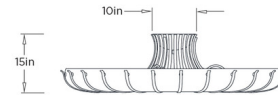

By Arteriors Home

Description

The Chambers Ceiling Semi Flush Light is inspired by the natural beauty of a jellyfish. The steel frame hugs waves of ivory faux vellum, casting warm shadows across your room. This impactful fixture blends the best of flora and fauna to add a textural glow to any surface.

Shown in english bronze / ivory

Specifications

COLOR	Ivory
BODY FINISH	English Bronze
WATTAGE	90W
DIMMER	Standard 120V
DIMENSIONS	52"W x 15"H
BULB NOT INCLUDED	10 x B10/Candelabra (E12)/9W/120V LED
COUNTRY OF ORIGIN	China