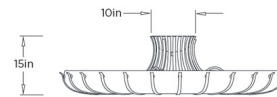

By Arteriors Home

Description

The Chambers Ceiling Semi Flush Light is inspired by the natural beauty of a jellyfish. The steel frame hugs waves of ivory faux vellum, casting warm shadows across your room. This impactful fixture blends the best of flora and fauna to add a textural glow to any surface.

Shown in english bronze / ivory

Specifications

COLOR	Ivory
BODY FINISH	English Bronze
WATTAGE	90W
DIMMER	Standard 120V
DIMENSIONS	52"W x 15"H
BULB NOT INCLUDED	10 x B10/Candelabra (E12)/9W/120V LED
COUNTRY OF ORIGIN	China