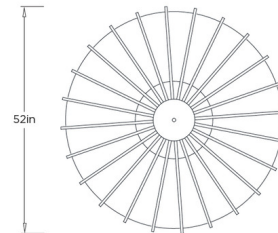

By Arteriors Home

Description

The Chambers Ceiling Semi Flush Light is inspired by the natural beauty of a jellyfish. The steel frame hugs waves of ivory faux vellum, casting warm shadows across your room. This impactful fixture blends the best of flora and fauna to add a textural glow to any surface.

Shown in english bronze / ivory

Specifications

COLOR	Ivory
BODY FINISH	English Bronze
WATTAGE	90W
DIMMER	Standard 120V
DIMENSIONS	52"W x 15"H
BULB NOT INCLUDED	10 x B10/Candelabra (E12)/9W/120V LED
COUNTRY OF ORIGIN	China