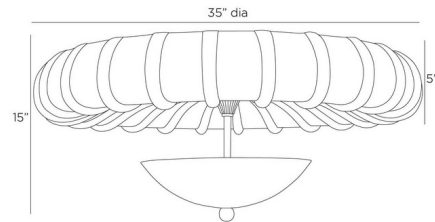

By Arteriors Home

Description

The Camella Ceiling Semi Flush Light features a soothing sunburst motif. A circle of ricestone composite cradles a steel flush mount. Designed to allow the center light to gently wash over the curved surface, it is finished with a stylish spherical screw cap.

Shown in antique brass / ivory

Specifications

COLOR	Ivory
BODY FINISH	Antique Brass
WATTAGE	21W
DIMMER	Standard 120V
DIMENSIONS	35"W x 15"H
BULB NOT INCLUDED	3 x B10/Candelabra (E12)/7W/120V LED
COUNTRY OF ORIGIN	China