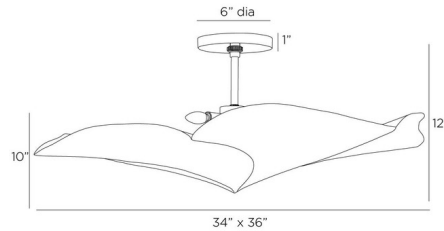

By Arteriors Home

Description

The Daniella Ceiling Semi Flush Light features overlapping petals of hand-formed brass were inspired by a morning glory in full bloom. Sculpted to deliver the feel of movement and finished in vintage brass, this twisty fixture projects the light upwards to dramatic effect.

Specifications

COLOR	N/A
BODY FINISH	Vintage Brass
WATTAGE	21W
DIMMER	Standard 120V
DIMENSIONS	34"W x 12"H x 36"D
BULB NOT INCLUDED	3 x B10/Candelabra (E12)/7W/120V LED
COUNTRY OF ORIGIN	India

Notes:

Shown in vintage brass